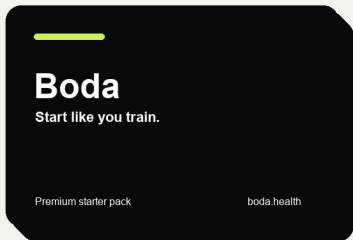

Boda First Peptide Box

Showcase mockup for printer and supplier discussion

Closed box / outer lid design

Open box / foam insert / customer card stack

Brand colors

black

chalk

ink

lime

clay

Box message

Outer lid: Start like you train.

Inside lid: Start properly.

Thank-you card QR links back to boda.health.