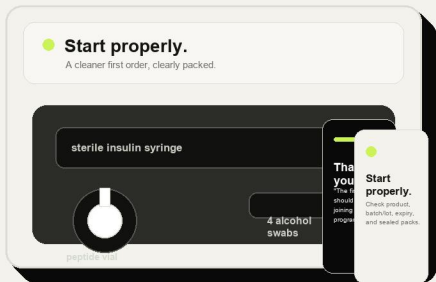

Boda First Peptide Box

Showcase mockup for printer and supplier discussion

Closed box / outer lid design

Open box / foam insert / customer card stack

Brand colors

black

chalk

ink

lime

clay

Box message

Outer lid: Start like you train.

Inside lid: Start properly.

Thank-you card QR links back to boda.health.